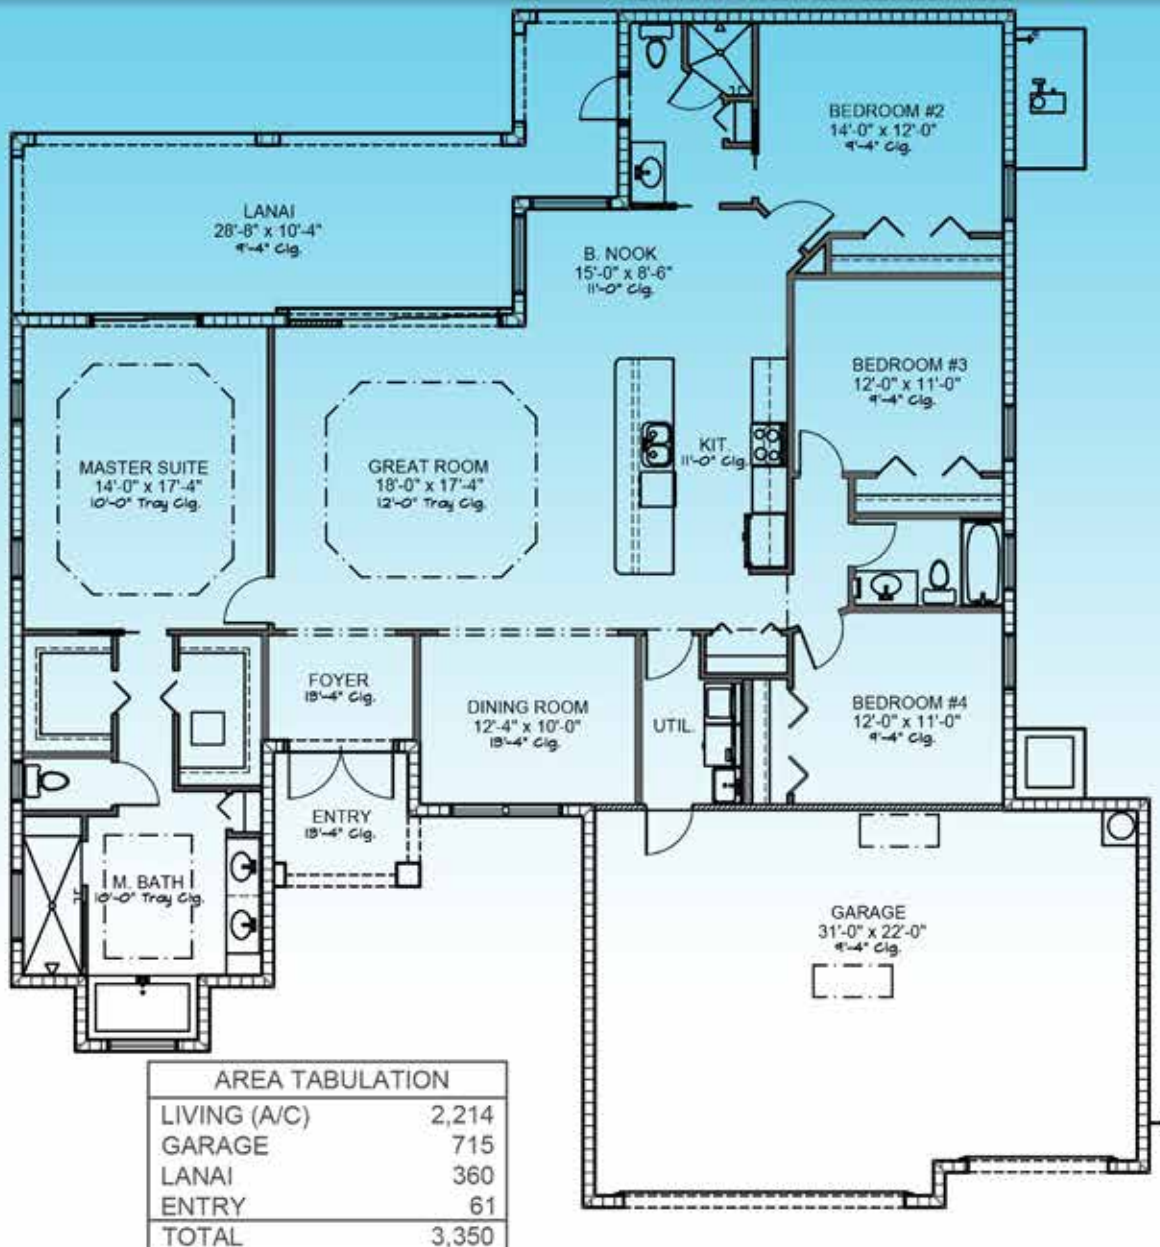

The Island View

Elevation A

** Some floor plans are shown with options.

Ask sales associate for list of standard features on this home. All plans, specs, and elevations are subject to change without notice.**

** Some floor plans are shown with options.

Ask sales associate for list of standard features on this home. All plans, specs, and elevations are subject to change without notice.**

CGC1519238

AREA TABULATION	
LIVING (A/C)	2,173
GARAGE	715
LANAI	360
ENTRY	61
TOTAL	3,309