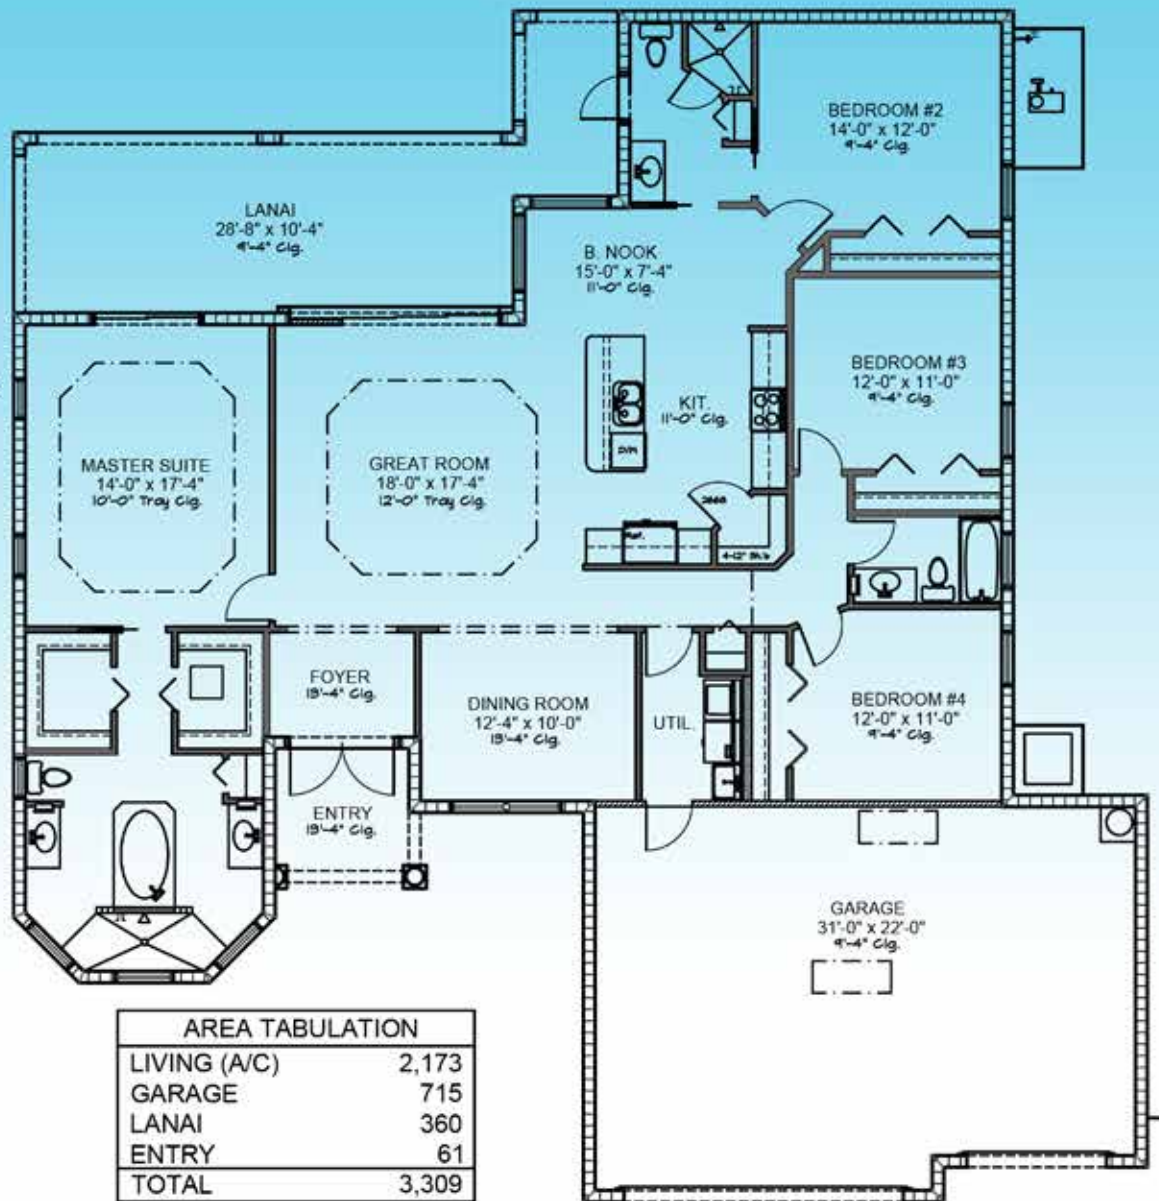

The Island View

Elevation A

** Some floor plans are shown with options.

Ask sales associate for list of standard features on this home. All plans, specs, and elevations are subject to change without notice.**

** Some floor plans are shown with options.

Ask sales associate for list of standard features on this home. All plans, specs, and elevations are subject to change without notice.**

CGC1519238

AREA TABULATION	
LIVING (A/C)	2,173
GARAGE	715
LANAI	360
ENTRY	61
TOTAL	3,309