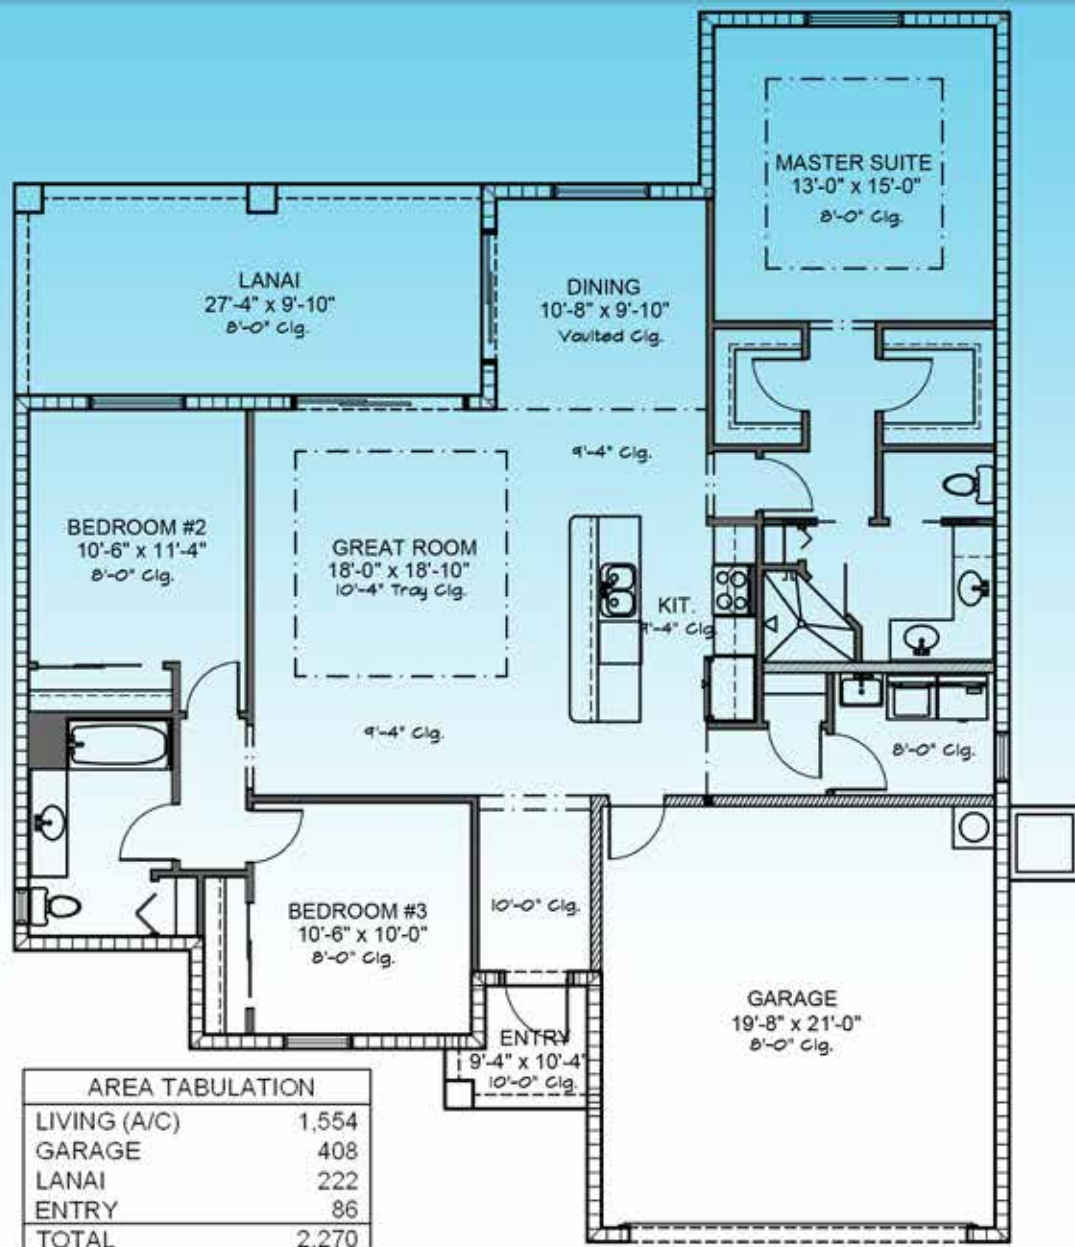

Siesta Key 1554

** Some floor plans are shown with options.

Ask sales associate for list of standard features on this home. All plans, specs, and elevations are subject to change without notice.**

CGC1519238

AREA TABULATION	
LIVING (A/C)	1,554
GARAGE	408
LANAI	222
ENTRY	86
TOTAL	2,270

Additional floorplans and information can be found at www.GulfLivingHomes.com.
Please contact our Sales Department at 239-347-3105 or email sales@gulflivinghomes.com

Siesta Key 1700

** Some floor plans are shown with options.

Ask sales associate for list of standard features on this home. All plans, specs, and elevations are subject to change without notice.**

CGC1519238