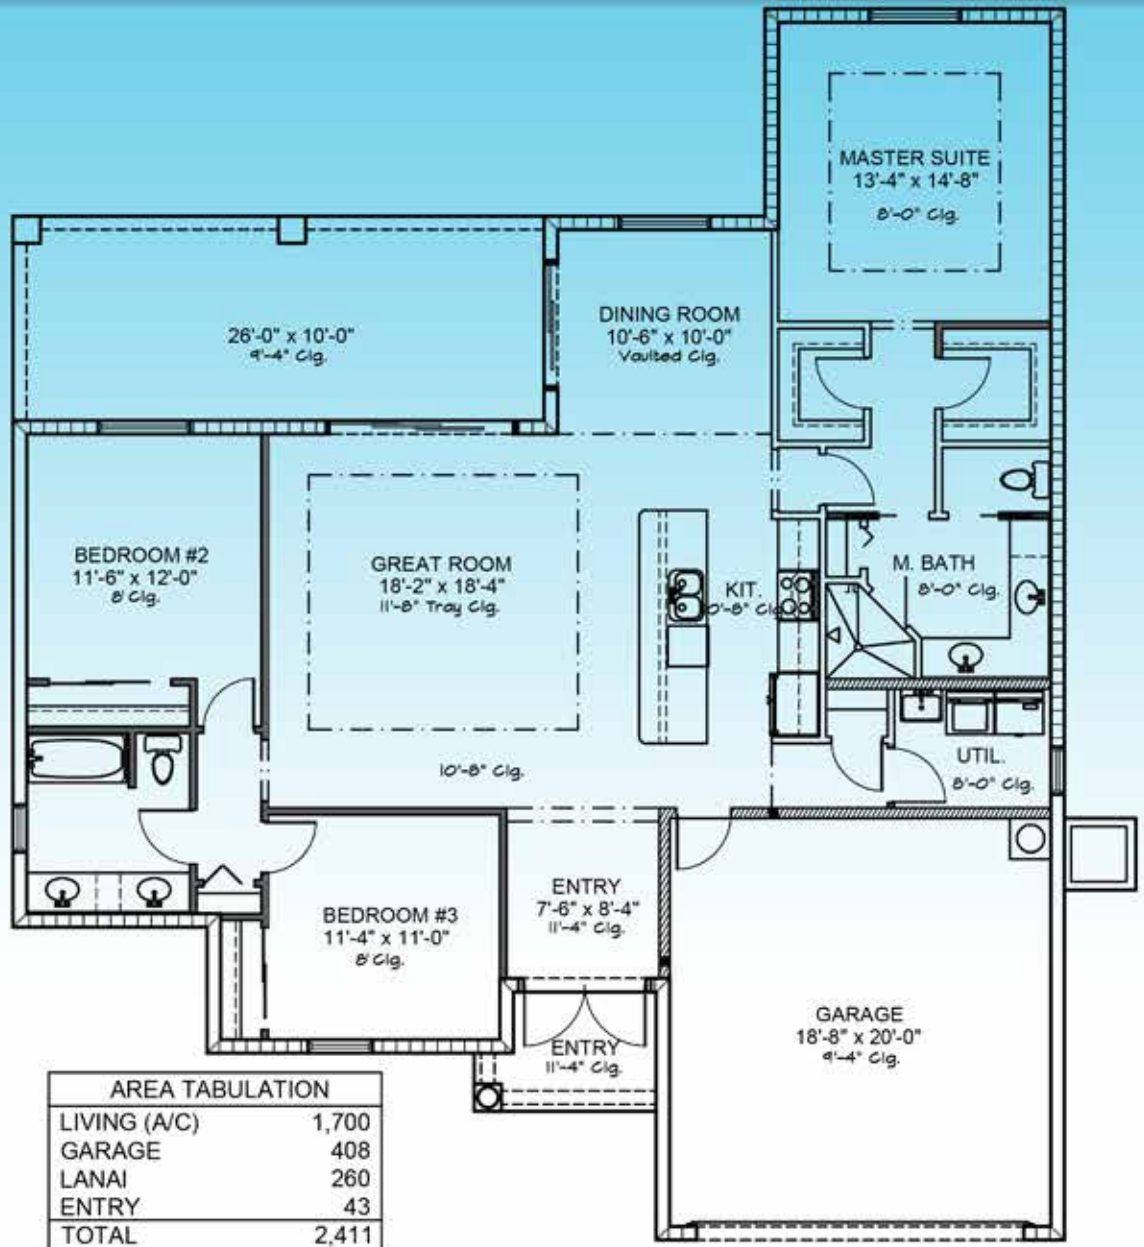

Siesta Key 1554

** Some floor plans are shown with options.

Ask sales associate for list of standard features on this home. All plans, specs, and elevations are subject to change without notice.**

CGC1519238

AREA TABULATION	
LIVING (A/C)	1,554
GARAGE	408
LANAI	222
ENTRY	86
TOTAL	2,270

Additional floorplans and information can be found at www.GulfLivingHomes.com.
Please contact our Sales Department at 239-347-3105 or email sales@gulflivinghomes.com

Siesta Key 1700

** Some floor plans are shown with options.

Ask sales associate for list of standard features on this home. All plans, specs, and elevations are subject to change without notice.**

CGC1519238